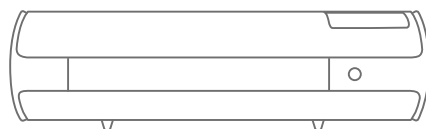

## Juliet™ Cutter Tech Sheet

<b>Compatible Computer Operating Systems</b>	Windows 8.1, MacOS 10.15+
<b>Max Media/Cutting Width x Length (no mat)</b>	35/32cm (W) x 500cm(L)
<b>Max Media/Cutting Width x Length (with mat)</b>	30cm (W) x 60cm (L)
<b>Max Force</b>	800g
<b>Number of Cutting Heads</b>	1
<b>Auto Contour Cut</b>	Camera
<b>Power Supply</b>	100–240V 1.5A (Input) 24V 2.7A (Output)
<b>Motor</b>	Stepper
<b>Processor Memory</b>	128MB
<b>Cutting Precision</b>	+/- 0.01mm
<b>Repeat Precision</b>	0.082mm
<b>Max Moving Speed</b>	700mm/s
<b>Max Cutting Speed</b>	600mm/s
<b>Connector Interface</b>	USB, Flash, WiFi
<b>Power</b>	< 100W
<b>Operating Environment</b>	between 5°C – 35°C
<b>Acoustic Noise Level (Operation)</b>	< 78dB
<b>Acoustic Noise Level (Standby)</b>	< 48dB
<b>Dimensions</b>	60,5 cm L x 19 cm W x 18,5 cm H
<b>Weight</b>	7 kg
<b>Package Dimensions</b>	68,0 cm L x 27,5 cm W x 28,5 cm H
<b>Packaging Weight</b>	11,8 kg
<b>Included Items</b>	Juliet™Cutter, Knife-Holder 2 x 45° Blades, 60° Blade, Marker Adapter, USB Cable, AC Power Adapter, Instruction Manual, High Tack Cutting Mat, Sample CoverSheet, PS Film® Sample Sheets